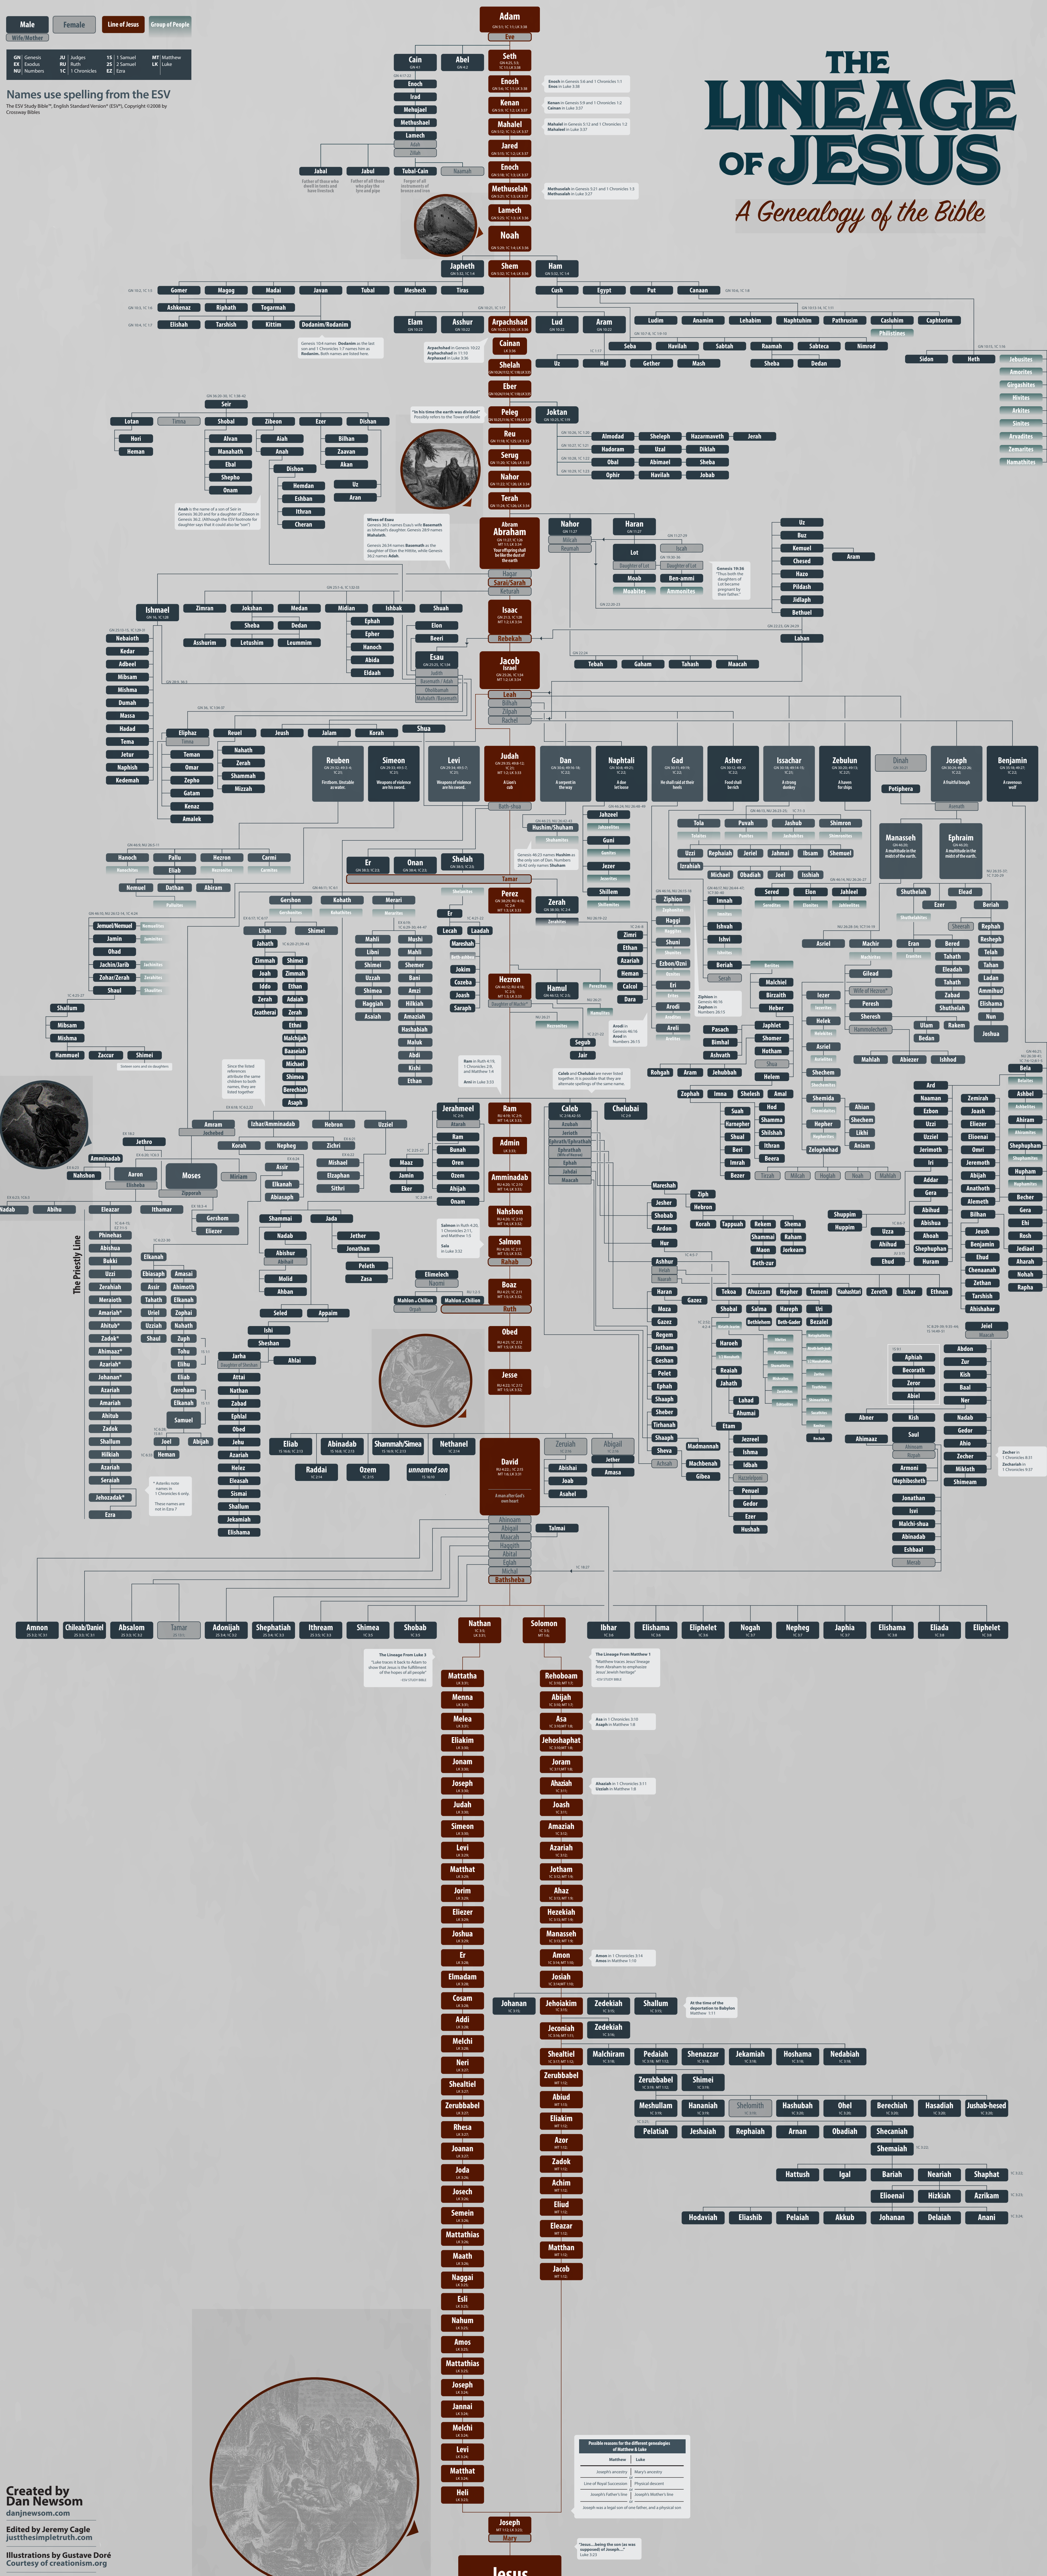

THE LINEAGE OF JESUS

A Genealogy of the Bible

Male Female Line of Jesus Group of People

Wife/Mother

GN: Genesis, RJ: Judges, LS: 1 Samuel, MT: Matthew
ER: Exodus, RU: Ruth, DS: 2 Samuel, LK: Luke
NU: Numbers, 1C: 1 Chronicles

Created by Dan Newsom dannewsom.com
Edited by Jeremy Cagle justthisimpletruth.com
Illustrations by Gustave Doré Courtesy of creationism.org

Jesus The Christ

"Jesus... being the son of Joseph as appeared of Joseph."
Luke 3:23